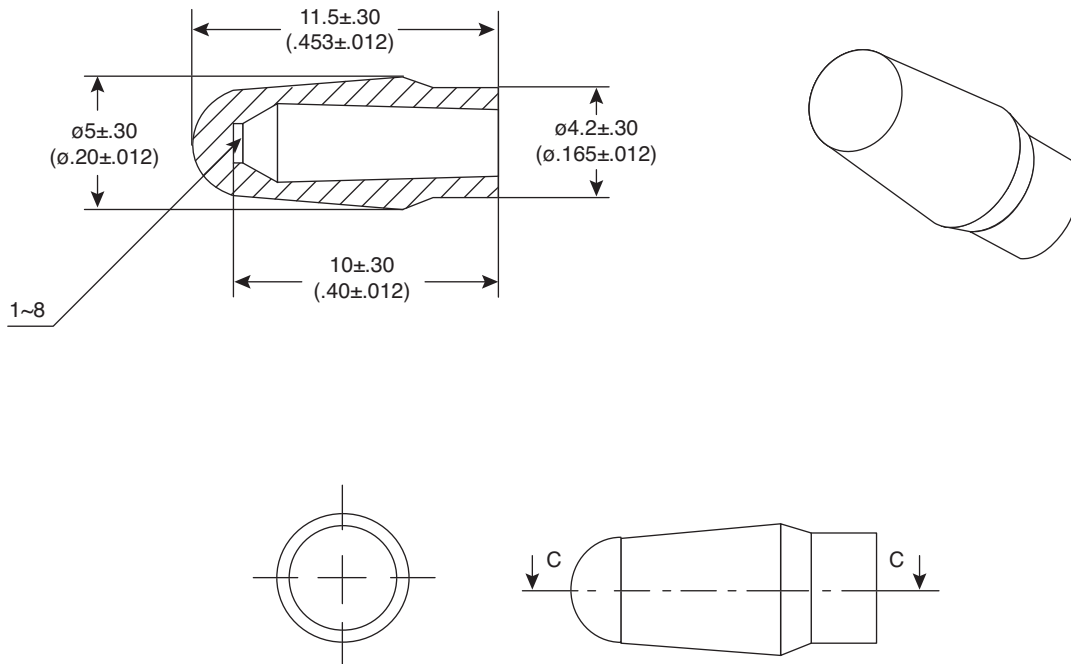

Dimensions: mm (in.)

Mouser Stock No.	Color
108-00323-EV	Red
108-00332-EV	Black
108-00341-EV	White
108-00357-EV	Blue
108-00365-EV	Yellow
108-00376-EV	Green

**Note:**

- RoHS Compliant

**Toggle Switch Caps**